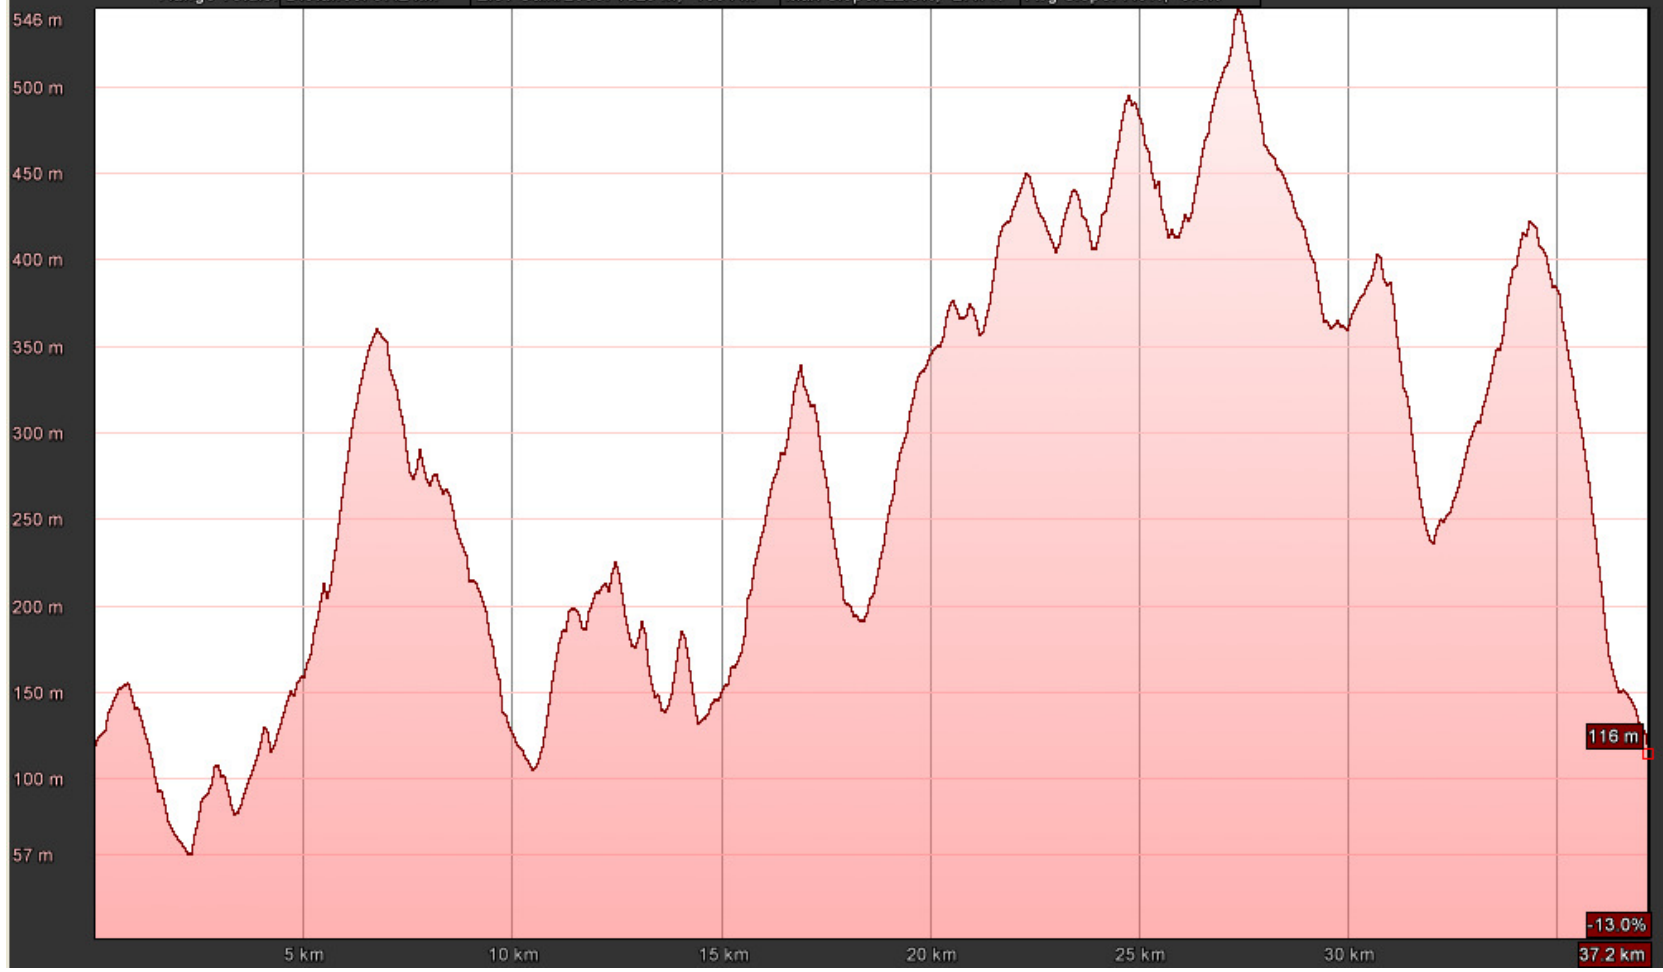

Range Totals: Distance: 37.2 km   Elev Gain/Loss: 1629 m, -1634 m   Max Slope: 22.8%, -27.7%   Avg Slope: 7.9%, -8.6%

116 m

-13.0%

37.2 km